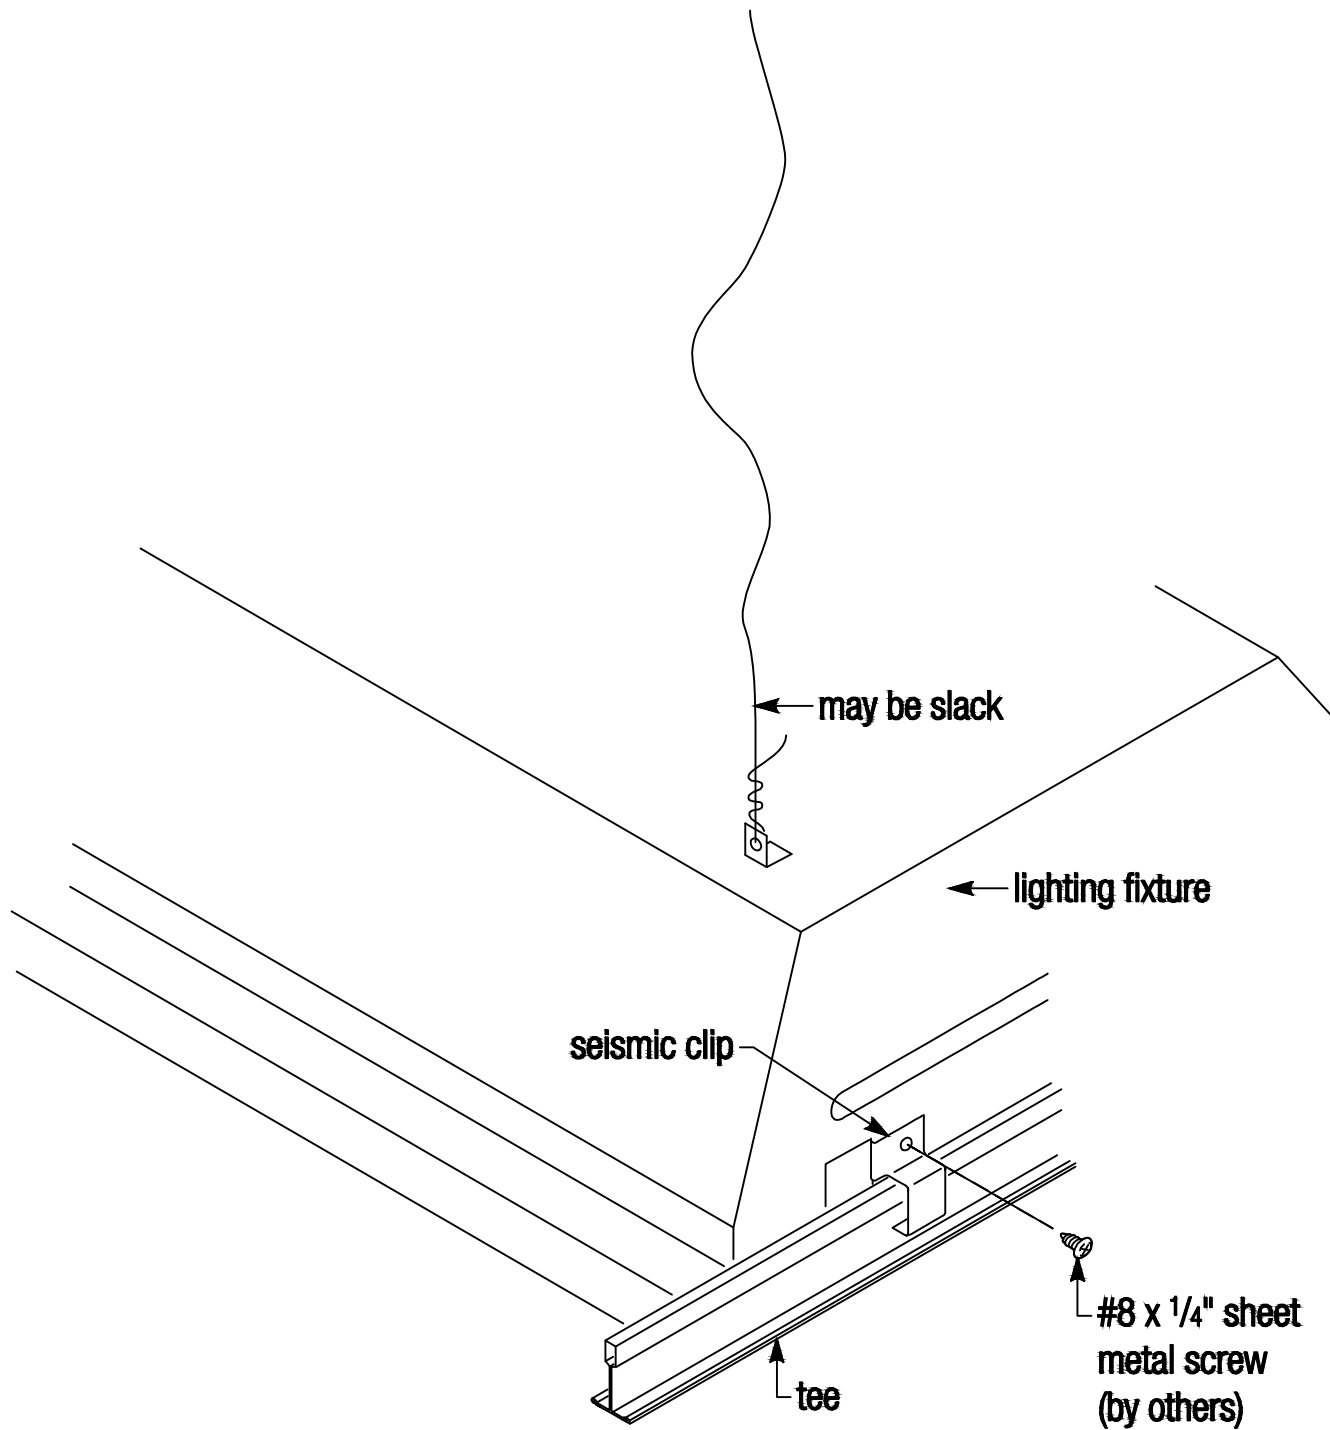

Type G Light Fixture Attached to Grid—IBC Categories D,E,F

© USG Corporation

SEISMIC-CAT-D-F-TYPE-G-FIXTURE

SCALE:

DATE:

DETAIL
SHEET

UNITED STATES GYPSUM COMPANY