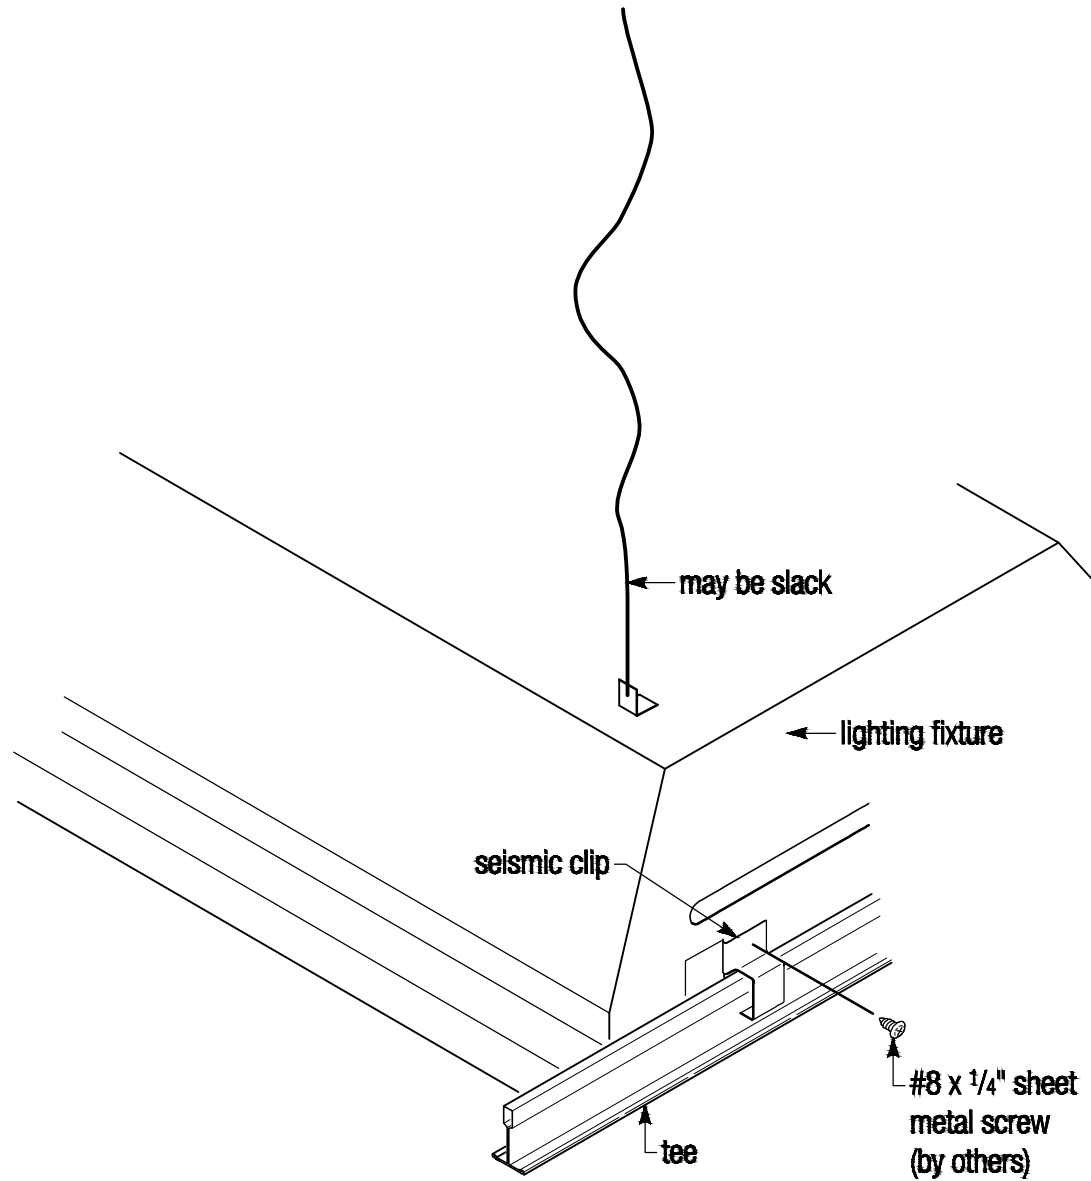

Type G Light Fixture Attached to Grid—IBC Category C

Seismic-CAT C-Type G Fixture

SCALE:

DATE:

UNITED STATES GYPSUM COMPANY