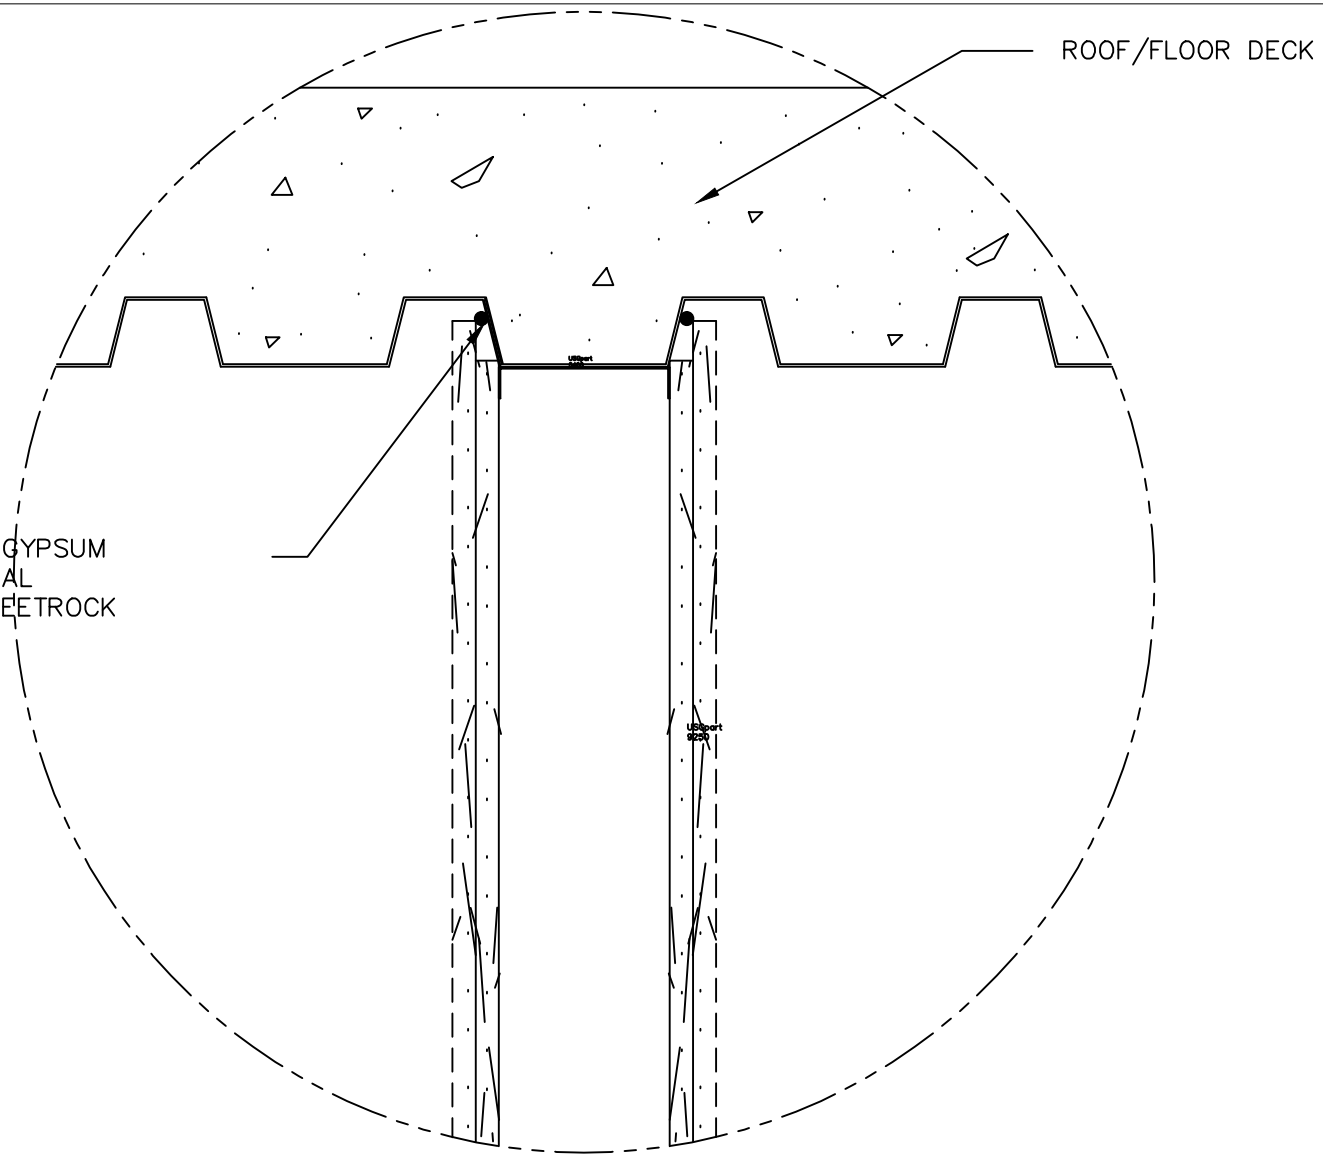

EXTEND ALL LAYERS OF GYPSUM BOARD TO DECK AND SEAL AT FACE LAYER WITH SHEETROCK ACOUSTICAL SEALANT

TYPICAL RATED WALL PARALLEL

SCALE: 3"=1'-0"

DATE: 5/3/91

DETAIL SHEET

UNITED STATES GYPSUM COMPANY

This Gypsum Board Assembly detail must not be used without a complete evaluation by owner's design professional to verify the suitability of the design for a given structure.